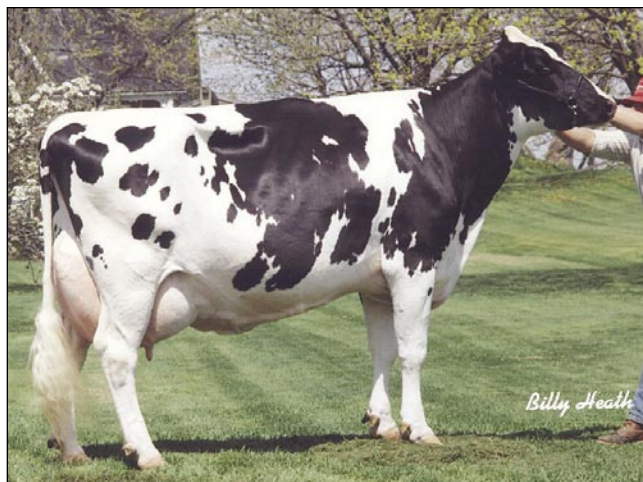

Pala freshened for the third time in June of 1989 with twin Melvin heifer calves. One of the twins, Priss, went on to be the 1990 All-American Summer Yearling, and consequently scored EX-93

after freshening. "It was after these first three daughters calved in so well that we thought Pala might be a good brood cow," Jim explained. "We started to use her as a donor dam at that point." Pala's next breeding was to Counselor, which was a bull that worked very well, considering there are five Excellent Counselor daughters on the ground. The most recent is a daughter in England that scored Excellent in February 2007...15 years after Pala's first daughter scored Excellent. The Burdettes now know of 18 Excellent daughters from 11 sires - Valiant, Melvin, Deslacs Mid-

night, Counselor, Stardust, Blackstar, Leader, Astre, Storm, Integrity and Rudolph.

For those that breed cows, that story in itself is enough to be impressive. But the dynamics continue. Pala, herself, was indeed a brood cow extraordinaire... through her daughters like Windy-Knoll-View Peggy (3E-94) and Windy-Knoll-View Promis-ET (EX-95).

Daring to be different

But Pala did not have any sons in A.I. "The industry was on a total index binge, and Pala was way outside that box," Jim stated. "It was the local

WINDY-KNOLL-VIEW ULTIMATE PALA (3E-94, DOM)

Dam of 155 registered progeny
5-08 2x 365d 27,970 4.5% 1267 3.1% 879

Life: 123,650 4.7% 5777 3.3% 4077

Four highest classified daughters:

-Windy-Knoll-View Promis-ET

*TV*TL (2E-95)

Sire: Rudolph

4-08 2x 365d 44,120 3.7% 1633 3.2% 1401

Life to date: 143,630 3.7% 5339 3.3% 4712

Offspring include daughters by Encore

(91 "Prom"); Outside (92 "Pledge," 90 "Policy," 88, 87, 86), Cousteau (87, 85) and Durham (87, 85) and sons by Outside (94, 92, 91) and Gibson (86). Was milking 142 lbs./day when she went to Madison as a 4-year-old. She went back the next year to show again, still milking 80 lbs. in her 17th month on that lactation.

-Windy-Knoll-View Peggy-ET (3E-94)

Sire: Stardust

4-05 2x 365d 35,290 3.9% 1383 3.2% 1127

Life to date: 189,250 4.2% 7954 3.2% 6109

Offspring include daughters by Durham (90, 87, 85) and Rubens (86) and sons by Outside (93) and Durham (95). Now 11 years old - still housed in the freestall barn. Has never had mastitis or been off feed in her life.

-Windy-Knoll-View CC Pear-ET (2E-94)

Sire: Counselor

5-00 2x 365d 34,660 3.4% 1187 3.0% 1029

Offspring include daughters by Astro Jet (92), Encore (92, 92) and Storm (91, 91).

-Windy-Knoll-View Pizza-ET (3E-93)

Sire: Astre

4-11 2x 305d 27,060 3.6% 972 2.9% 781

Life to date: 164,220 3.8% 6299 3.1% 5092

Offspring include daughters by Counselor (90), Storm (90), Outside (91, 87, 87) and Terrason (85).